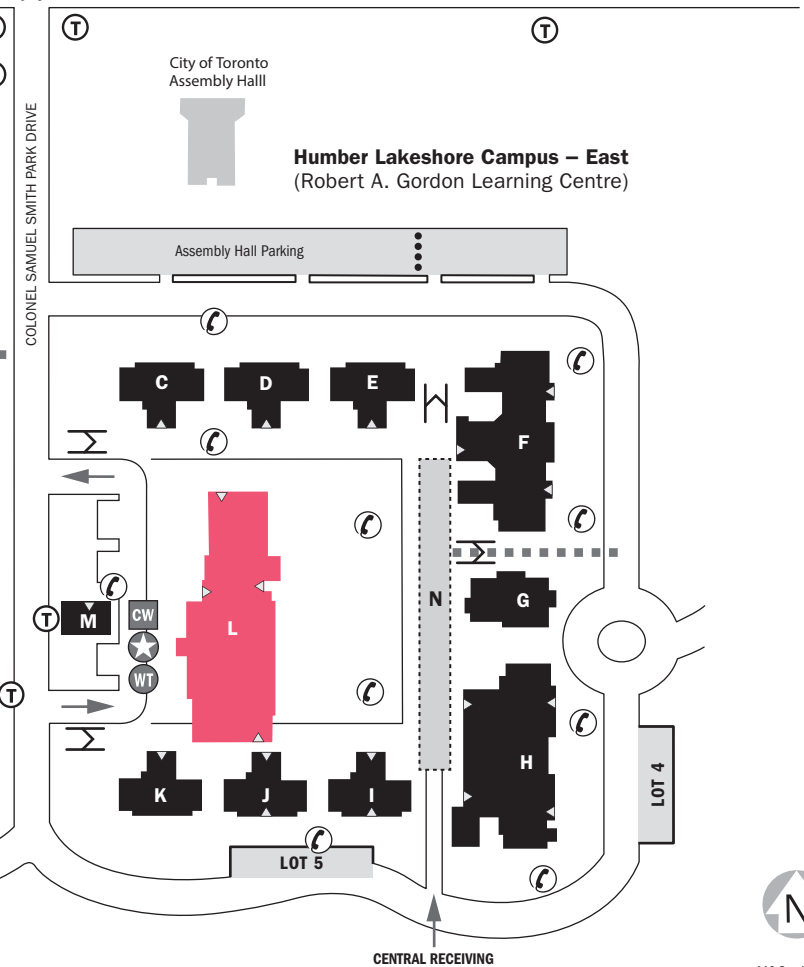

- BUILDING ADDRESSES**
- C 7 Colonel Samuel Smith Park Drive
 - D 9 Colonel Samuel Smith Park Drive
 - E 11 Colonel Samuel Smith Park Drive
 - F 15 Colonel Samuel Smith Park Drive
 - G 17 Colonel Samuel Smith Park Drive
 - H 23 Colonel Samuel Smith Park Drive
 - I 25 Colonel Samuel Smith Park Drive
 - J 27 Colonel Samuel Smith Park Drive
 - K 29 Colonel Samuel Smith Park Drive
 - L 19 Colonel Samuel Smith Park Drive
 - M 21 Colonel Samuel Smith Park Drive
 - N Central Plant/Receiving and Mailroom (below ground)

CAMPUS SECURITY DESK 416.675.8500	ENTRANCE	TRAFFIC LIGHTS
CAMPUS WALK ext. 8500	PARKING SERVICES KIOSK	WHEEL TRANS Public Transit Pick-up/Drop-off
EMERGENCY TELEPHONE LOCATION	PEDESTRIAN WALKWAY	WHEELCHAIR RAMP
PUBLIC TRANSIT STOP		